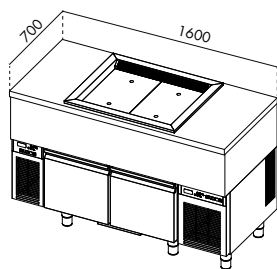

CONCEPT

LxPxH mm
1600x700x1351

COD.   **MOD.**

808016070700   DRP MT 2 + DAI MT 2P 1600x700x950

LxPxH mm
1600x700x1351

808016070710   DRP MT 2 § + DAI MT 2P 1600x700x950