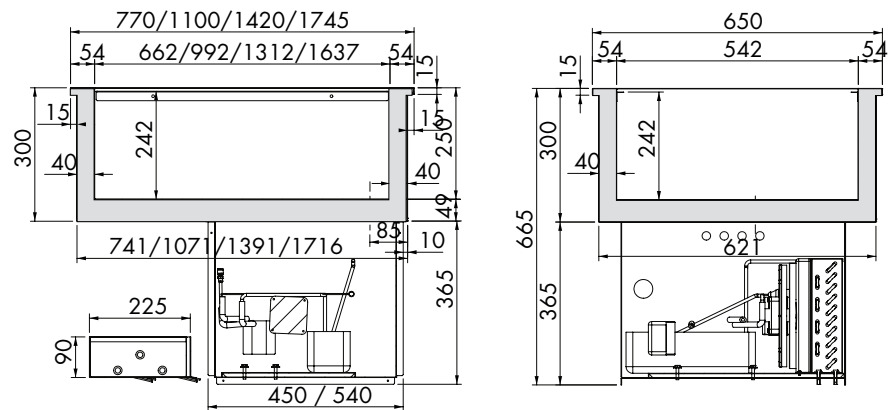

VASCA CONCEPT 2 UR

LxPxH mm
770x650x300
 890x770x850 (i)

COD. **MOD.**

66370005 DRP UR 2 H300 770x650 +4/+10 230/50 R134a

66370006 DRP UR 2 H300 770x650 +4/+10 § 230/50 R134a

VASCA CONCEPT 3

LxPxH mm
1100x650x670
 1220x770x850 (i)

66370016 DRP UR 3 H300 1100x650 +4/+10 § 230/50 R134a

Caratteristiche comuni / Common features / Caractéristiques communes / Gemeinsame Charakteristiken

40/50mm

+4°/+10°C

VASCA CONCEPT 4 UR

LxPxH mm
1420x650x300
1540x770x850 (i)

COD.

MOD.

66370025 DRP UR 4 H300 1420x650 +4/+10 230/50 R134α

66370026 DRP UR 4 H300 1420x650 +4/+10 § 230/50 R134α

VASCA CONCEPT 5 UR

LxPxH mm
1745x650x300
1865x770x850 (i)

COD.

MOD.

1.213,00

10m

64852550
NJ6226Z

CONCEPT LINE DROP-IN

Disegni Tecnici / Technical Drawing

DROP IN CONCEPT 2 cod 66370000

DROP IN CONCEPT 3 cod 66370010

DROP IN CONCEPT STATICO / STATIC