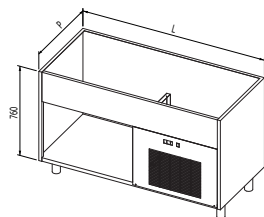

CONCEPT

LxPxH mm
1600x700x950

COD. **MOD.**

808216070700 DRP MT 3 + DAI MT 2P 1600x700x950

LxPxH mm
1600x700x950

808216070710 DRP MT 3 + DAI MT 2P 1600x700x950

CONCEPT

LxPxH mm
1600x700x1351

COD. **MOD.**

808316070700 DRP MT 3 + DAI MT 2P +VETRO 1600x700x1351

LxPxH mm
1600x700x1351

808316070710 DRP MT 3 + DAI MT 2P +VETRO 1600x700x1351

CONCEPT LINE DROP-IN

Modulo drop-in / Drop-in module

CONCEPT 54 CATERING