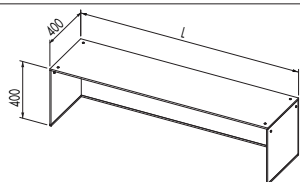

CONCEPT 54 CATERING

LxPxH	COD.	MOD.
1200x690x310	861141120707	LINE RIALZO DROP-IN 1200x700x760
1600x690x310	861141160707	LINE RIALZO DROP-IN 1600x700x760

CONCEPT 54 CATERING-OPTIONAL

CONCEPT

SPECS.

COD.

EURO