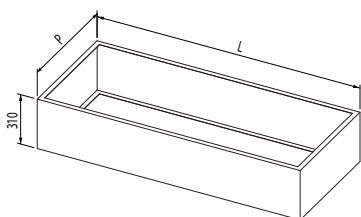

CONCEPT 54 CATERING

LxPxH	COD.	MOD.
1200x690x310	861141120707	LINE RIALZO DROP-IN 1200x700x760
1600x690x310	861141160707	LINE RIALZO DROP-IN 1600x700x760

CONCEPT 54 CATERING-OPTIONAL

CONCEPT

SPECS.

COD.

EURO