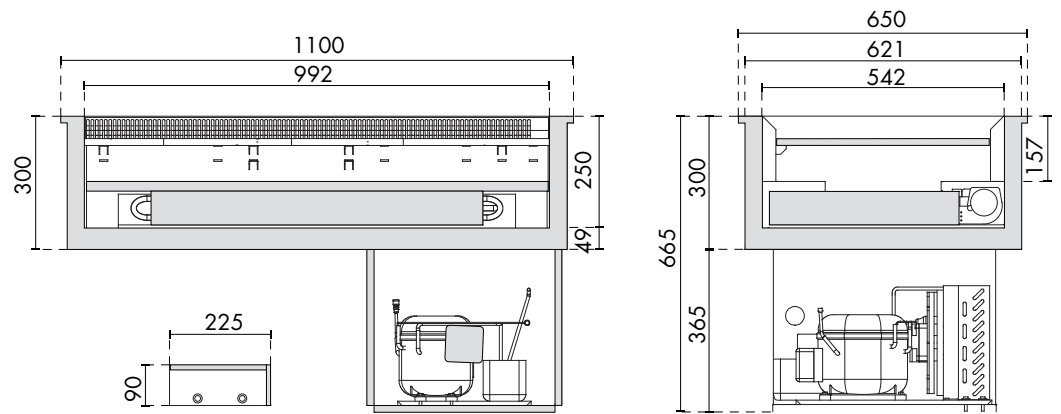

VASCA CONCEPT 2 UR

LxPxH mm
770x650x300
 890x770x850 (i)

COD. **MOD.**

66370005 DRP UR 2 H300 770x650 +4/+10 230/50 R134a

66370006 DRP UR 2 H300 770x650 +4/+10 § 230/50 R134a

VASCA CONCEPT 3

LxPxH mm
1100x650x670
 1220x770x850 (i)

1.213,00

10m

64852550
NJ6226Z

CONCEPT LINE DROP-IN

Disegni Tecnici / Technical Drawing

DROP IN CONCEPT 2 cod 66370000

DROP IN CONCEPT 3 cod 66370010

DROP IN CONCEPT STATICO / STATIC