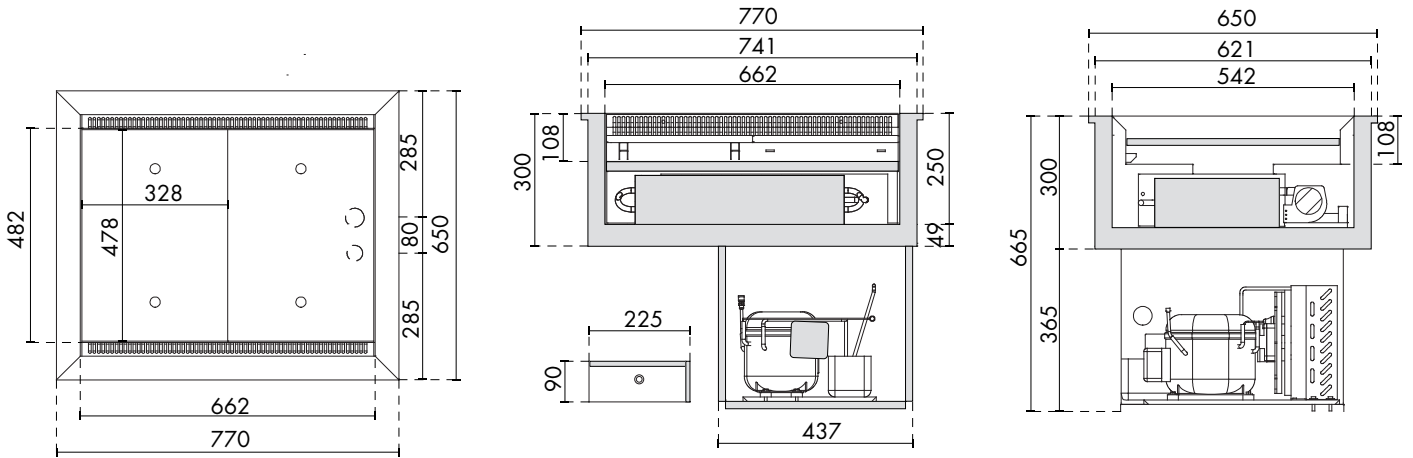

VASCA CONCEPT 2 UR

LxPxH mm
770x650x300
 890x770x850 (i)

COD. **MOD.**

66370005 DRP UR 2 H300 770x650 +4/+10 230/50 R134a

66370006 DRP UR 2 H300 770x650 +4/+10 § 230/50 R134a

VASCA CONCEPT 3

LxPxH mm
1100x650x670
 1220x770x850 (i)

66370016 DRP UR 3 H300 1100x650 +4/+10 § 230/50 R134a

Caratteristiche comuni / Common features / Caractéristiques communes / Gemeinsame Charakteristiken

40/50mm

+4°/+10°C

VASCA CONCEPT 4 UR

LxPxH mm
1420x650x300
1540x770x850 (i)

COD.

MOD.

66370025 DRP UR 4 H300 1420x650 +4/+10 230/50 R134α

66370026 DRP UR 4 H300 1420x650 +4/+10 § 230/50 R134α

VASCA CONCEPT 5 UR

LxPxH mm
1745x650x300
1865x770x850 (i)

COD.

MOD.

1.213,00

10m

64852550
NJ6226Z

CONCEPT LINE DROP-IN

Disegni Tecnici / Technical Drawing

DROP IN CONCEPT 2 cod 66370000

DROP IN CONCEPT 3 cod 66370010

DROP IN CONCEPT STATICO / STATIC