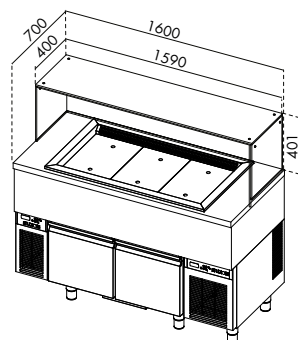

LxPxH mm
1600x700x1351

808016070710 DRP MT 2 § + DAI MT 2P 1600x700x950

CONCEPT

LxPxH mm
2000x700x1351

COD. **MOD.**

808116070700 DRP MT 2 + DAI MT 2P +VETRO 1600x700x1351

LxPxH mm
2000x700x1351

808116070710 DRP MT 2 + DAI MT 2P +VETRO 1600x700x1351

CONCEPT

LxPxH mm
1600x700x950

COD. **MOD.**

808216070700 DRP MT 3 + DAI MT 2P 1600x700x950

LxPxH mm
1600x700x950

808216070710 DRP MT 3 + DAI MT 2P 1600x700x950

CONCEPT

LxPxH mm
1600x700x1351

COD. **MOD.**

808316070700 DRP MT 3 + DAI MT 2P +VETRO 1600x700x1351

LxPxH mm
1600x700x1351

808316070710 DRP MT 3 + DAI MT 2P +VETRO 1600x700x1351

CONCEPT LINE DROP-IN

Modulo drop-in / Drop-in module

CONCEPT 54 CATERING