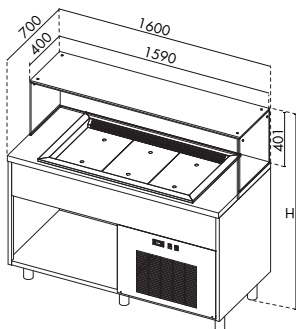

66370016 DRP UR 3 H300 1100x650 +4/+10 § 230/50 R134a

Caratteristiche comuni / Common features / Caractéristiques communes / Gemeinsame Charakteristiken

40/50mm

+4°/+10°C

VASCA CONCEPT 4 UR

LxPxH mm
1420x650x300
1540x770x850 (i)

CONCEPT

LxPxH mm
1000x700x1351

COD. MOD.

807610070700 DRP MT 2 + STRUTT. + VETRO 1000x700x1351

LxPxH mm
1000x700x1351

807610070710 DRP MT 2 § + STRUTT. + VETRO 1000x700x1351

CONCEPT

LxPxH mm
1600x700x1351

LxPxH mm
1600x700x1351

808016070710 DRP MT 2 § + DAI MT 2P 1600x700x950

CONCEPT

LxPxH mm
2000x700x1351

COD. **MOD.**

808116070700 DRP MT 2 + DAI MT 2P +VETRO 1600x700x1351

LxPxH mm
2000x700x1351

808116070710 DRP MT 2 + DAI MT 2P +VETRO 1600x700x1351