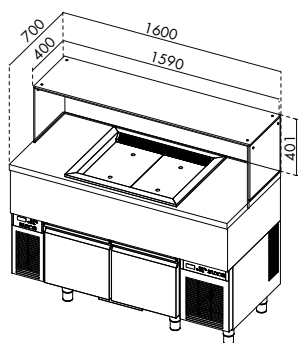

COD. MOD.

807716070700 DRP MT 3 + STRUTT. + VETRO 1600x700x1351

LxPxH mm
1600x700x1351

807716070710 DRP MT 3 + STRUTT. + VETRO 1600x700x1351

CONCEPT

LxPxH mm
1600x700x1351

COD. **MOD.**

808016070700 DRP MT 2 + DAI MT 2P 1600x700x950

LxPxH mm
1600x700x1351

808016070710 DRP MT 2 § + DAI MT 2P 1600x700x950

CONCEPT

LxPxH mm
2000x700x1351

COD. **MOD.**

808116070700 DRP MT 2 + DAI MT 2P +VETRO 1600x700x1351

LxPxH mm
2000x700x1351

808116070710 DRP MT 2 + DAI MT 2P +VETRO 1600x700x1351

CONCEPT

LxPxH mm
1600x700x950

COD. **MOD.**

808216070700 DRP MT 3 + DAI MT 2P 1600x700x950

LxPxH mm
1600x700x950

808216070710 DRP MT 3 + DAI MT 2P 1600x700x950

CONCEPT

LxPxH mm
1600x700x1351